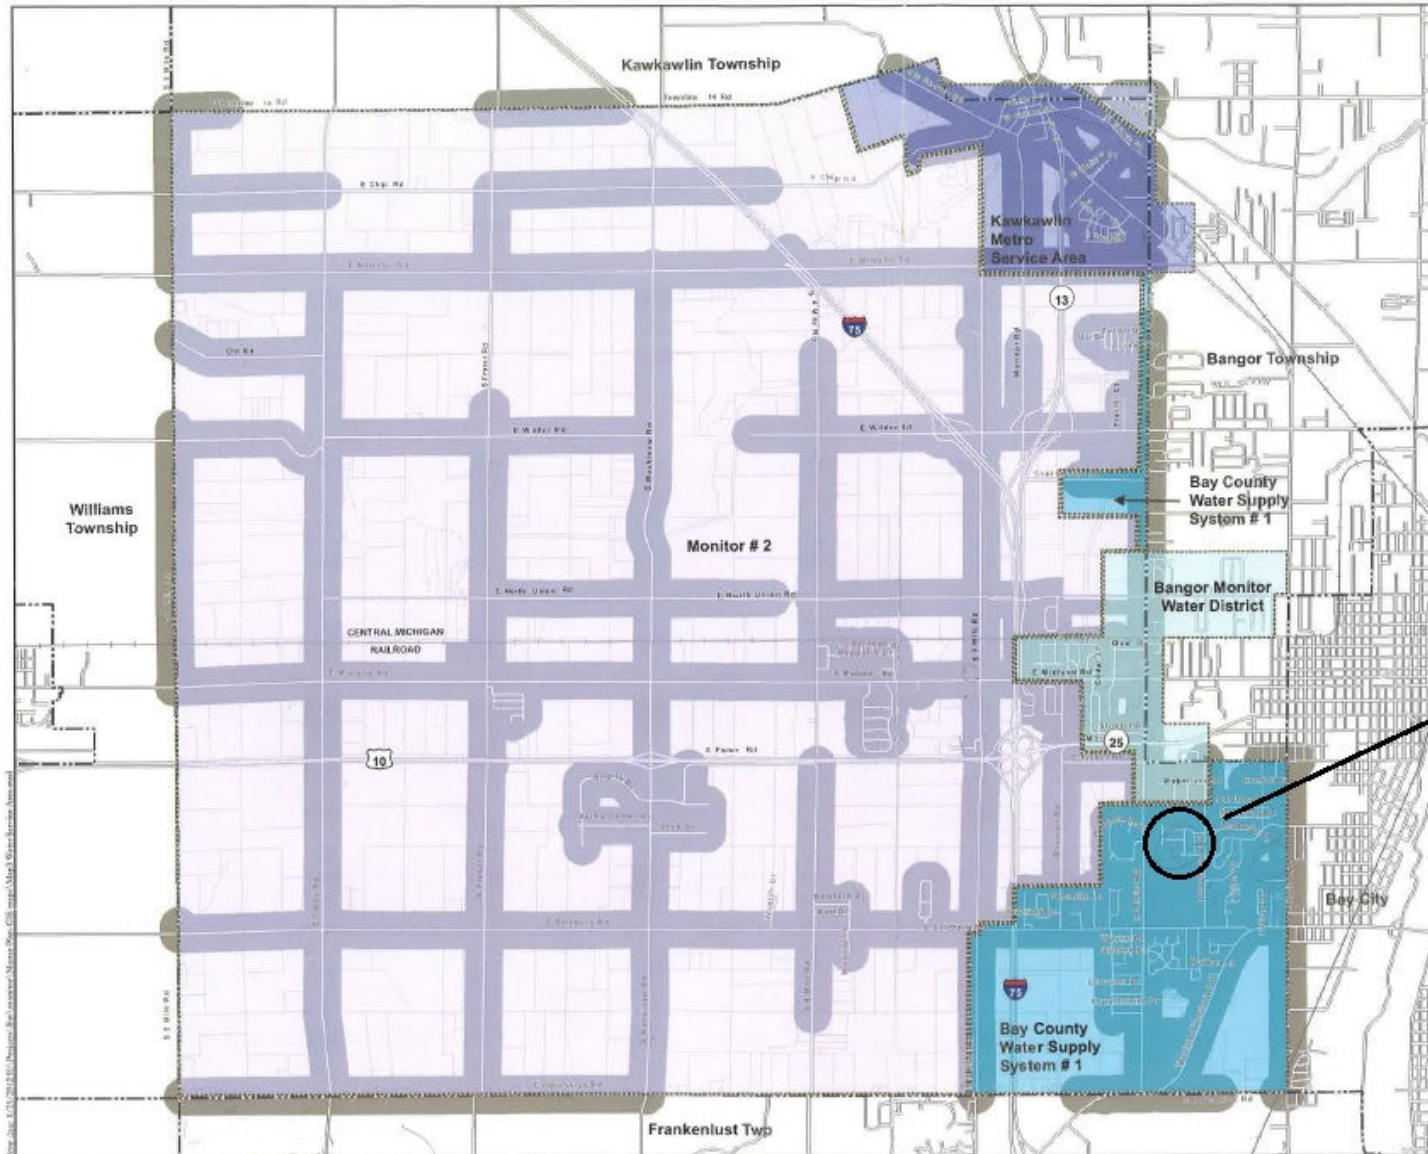

DRAFT

Map 3 Water Service Area

Charter Township of Monitor
Bay County, Michigan
January 14, 2013

LEGEND

- Kawkawlin Metro Service Area
- Bangor Monitor Water District
- Bay County Water Supply System # 1
- Monitor # 2
- Municipal Boundary
- Township Area Served*

* Within 600 ft. of the approximate location of Water Main

WILLOW CREEK